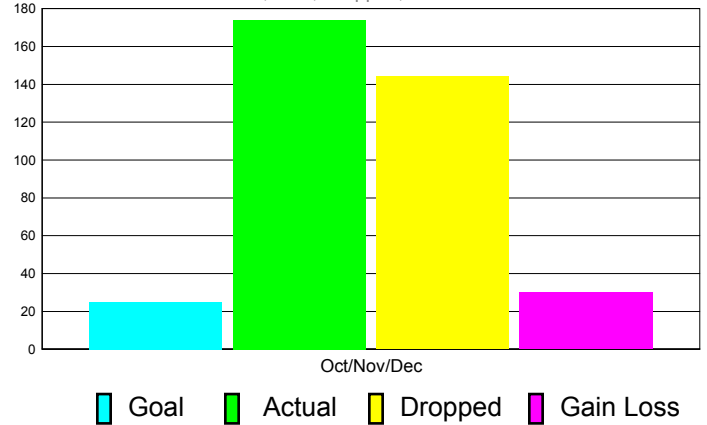

Membership Results 2011-2012

Goal, New, Dropped, Gain/Loss